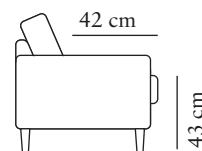

UPHOLSTERY

The style is fixed cover and available with fabric and leather.