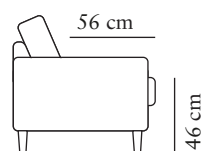

UPHOLSTERY

The style is fixed cover and available with fabric and leather.