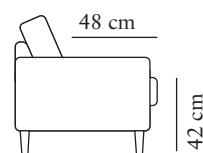

UPHOLSTERY

The style is fixed cover and available with fabric and leather.