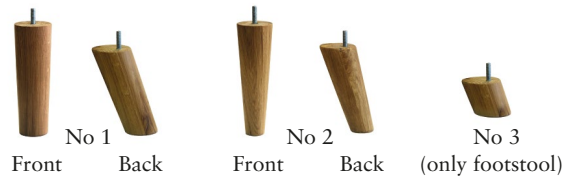

FRAME

All structural parts of the frame are made of solidwood.

SEAT CUSHION

The core consists of 30 kg (N160) polyether, covered with fiber padding.

BACK CUSHION

The core consists of 21 kg (N120) polyether, covered with fiber padding.

UPHOLSTERY

The style is fixed cover and available with fabric and leather.

LEGS

COLOURS

CAROLINA

burhéns

www.burbens.com

Measurements may vary +/-3%, depending on the choice of upholstery and combination.