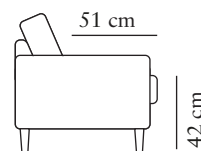

UPHOLSTERY

The style is fixed cover and available with fabric and leather.