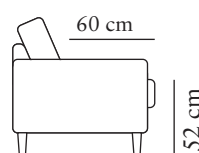

FRAME

All structural parts of the frame are made of solidwood.

SEAT CUSHION

The core consists of 30 kg highly elastic shape cut cold foam with a siliconized fiber and feather top.

The cushion is reversible.

BACK CUSHION

The inner cover is filled with siliconized ballfiber.

The cushion is reversible.

UPHOLSTERY

The style is fixed cover and available with fabric and leather.

The cushion cover, in fabric, can be removed and washed according to washing and care instructions.

LEGS

COLOURS