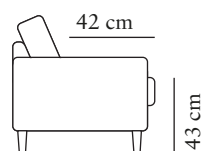

UPHOLSTERY

This style is fixed and available in fabric and leather.