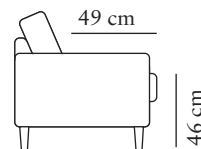

FRAME

All structural parts of the frame are made of solidwood.

SEAT CUSHION

The core consists of 35 kg (N120) highly elastic shape cut cold foam, covered with fiber padding.

BACK CUSHION

The core consists of 35 kg (N120) highly elastic shape cut cold foam, covered with fiber padding.

UPHOLSTERY

The style is fixed cover and available with fabric and leather.

COLOURS