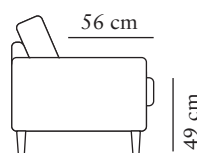

UPHOLSTERY

The style is fixed cover and available with fabric and leather.

The cushion cover, in fabric, can be removed and washed according to washing and care instructions.