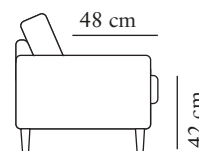

CAROLINA

burhéns

www.burbens.com

UPHOLSTERY: DELIGHT 11025-51 FAWN

FRAME

All structural parts of the frame are made of solidwood.

SEAT CUSHION

The core consists of 30 kg polyether, covered with fiber padding.

BACK CUSHION

The core consists of 21 kg polyether, covered with fiber padding.

UPHOLSTERY

The style is fixed cover and available with fabric and leather.

LEGS

COLOURS